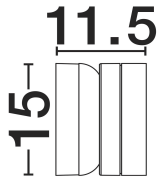

NOVA LUCE

PRODUCT DATASHEET

Version: 001

PRODUCT PHOTOGRAPH

TECHNICAL DRAWING

GENERAL INFORMATION

Product Code	9136443
Collection	Outdoor
Product Category	Wall
Product Family	Airy
Mounting Location	Wall
Application Environment	Outdoor
Specifications	N/A

DIMENSION & WEIGHT

LxWxH (cm)	D:15 W:11.5 cm
Cut out (cm)	N/A
Weight (Kgr)	1.1

MATERIAL & COLOR

Product Color	Sandy Black
Body Material	Aluminium & Pc

APPLICATION & MOUNTING

Ambient Working Temp.	Max 45 oC
Type of Protection	IP54
Dimmable	No
Type of Dimming	N/A
Mounting type	Surface
Mounting Depth (cm)	N/A
Led Module Replaceable	No
Light Source	LED

Power (Nominal)	8w
Input voltage (Nominal)	220-240Vac
Mains Frequency	50/60Hz

PHOTOMETRICAL DATA

Luminous Flux	369lm
Color Temperature	3000K
Light Color (Designation)	Warm White

WARRANTY

Warranty	3 Years
----------	----------------