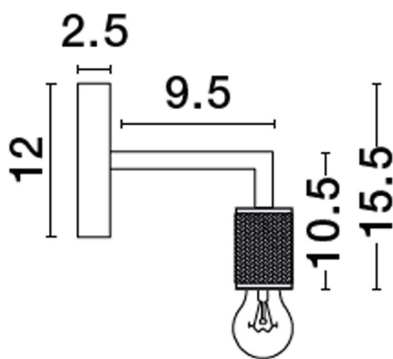

NOVA LUCE

PRODUCT DATASHEET

Version: 001

PRODUCT PHOTOGRAPH

TECHNICAL DRAWING

GENERAL INFORMATION

Product Code	9501239
Collection	Decorative
Product Category	Wall
Product Family	Royal
Mounting Location	Wall
Application Environment	Indoor

DIMENSION & WEIGHT

LxWxH (cm)	L: 12 W: 12 H: 15,5
Cut out (cm)	N/A
Weight (Kgr)	0.3

MATERIAL & COLOR

Product Color	Gold
Body Material	Metal

APPLICATION & MOUNTING

Ambient Working Temp.	Max 45 oC
Type of Protection	IP20
Dimmable	Depends on the lamp
Type of Dimming (Optional)	N/A
Mounting type	Wall
Mounting Depth (cm)	N/A
Led Module Replaceable	Yes
Light Source	LED E27

Power (Nominal)	Depends on the lamp
Input voltage (Nominal)	220-240Vac
Mains Frequency	50/60Hz

PHOTOMETRICAL DATA

Luminous Flux	Depends on the lamp
Color Temperature	Depends on the lamp
Light Color (Designation)	N/A