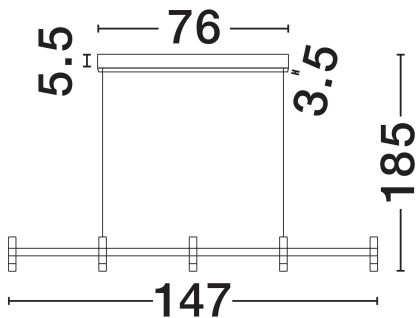

NOVA LUCE

PRODUCT DATASHEET

Version: 001

PRODUCT PHOTOGRAPH

TECHNICAL DRAWING

GENERAL INFORMATION

Product Code	9002097
Collection	Indoor
Product Category	Suspension
Product Family	Poetic
Mounting Location	Wall
Application Environment	Indoor
Specifications	N/A

DIMENSION & WEIGHT

LxWxH (cm)	L: 147 W: 3.5 H: 185
Cut Out (cm)	N/A
Weight (Kgr)	2.1

MATERIAL & COLOR

Product Color	Sandy White
Body Material	Aluminium & Acrylic

APPLICATION & MOUNTING

Ambient Working Temp.	Max 45°C
Type of Protection	IP20
Dimmable	Yes
Type of Dimming	Triac
Mounting type	Surface
Mounting Depth (cm)	N/A
Led Module Replaceable	No
Light Source	LED

Power (Nominal)	21W
Input voltage (Nominal)	220-240V
Mains Frequency	50/60Hz

PHOTOMETRICAL DATA

Luminous Flux	1600lm
Color Temperature	3000K
Light Color (Designation)	Warm White

WARRANTY

Warranty	3 Years
----------	----------------