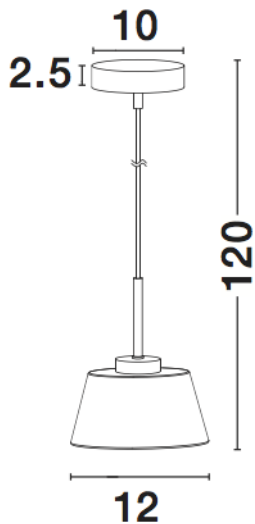

GENERAL INFORMATION

Product Code	1300301301
Collection	Decorative
Product Category	Suspension
Product Family	Boccale
Mounting Location	Ceiling
Application Environment	Indoor

DIMENSION & WEIGHT

LxWxH (cm)	D: 12 H: 120
Cut out (cm)	N/A
Weight (Kgr)	0.9

MATERIAL & COLOR

Product Color	Chrome & Clear
Body Material	Aluminium & Glass

APPLICATION & MOUNTING

Ambient Working Temp.	Max 45 oC
Type of Protection	IP20
Dimmable	Depends on the lamp
Type of Dimming (Optional)	N/A
Mounting type	Ceiling
Mounting Depth (cm)	N/A
Led Module Replaceable	Yes
Light Source	LED G9

NOVA LUCE S.A

Schimatari Viotias
32009, Greece

+30 22620 58 121
+30 22620 56 743

info@novaluce.com
www.novaluce.com