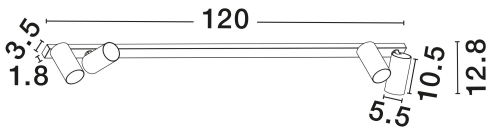

NOVA LUCE

PRODUCT DATASHEET

Version: 001

PRODUCT PHOTOGRAPH

TECHNICAL DRAWING

GENERAL INFORMATION

Product Code	9030914
Collection	Indoor
Product Category	Ceiling
Product Family	Oso
Mounting Location	Ceiling
Application Environment	Indoor
Specifications	N/A

DIMENSION & WEIGHT

LxWxH (cm)	L: 120 W: 3.5 H: 10.5
Cut Out (cm)	N/A
Weight (Kgr)	1.2

MATERIAL & COLOR

Product Color	Sandy Black
Body Material	Aluminium

APPLICATION & MOUNTING

Ambient Working Temp.	Max 45°C
Type of Protection	IP20
Dimmable	Yes
Type of Dimming	N/A
Mounting type	Surface
Mounting Depth (cm)	N/A
Led Module Replaceable	Yes
Light Source	GU10

Power (Nominal)	4x10W
Input voltage (Nominal)	100-240V
Mains Frequency	50/60Hz

PHOTOMETRICAL DATA

Luminus Flux	N/A
Color Temperature	N/A
Light Color (Designation)	N/A

WARRANTY

Warranty	3 Years
----------	----------------