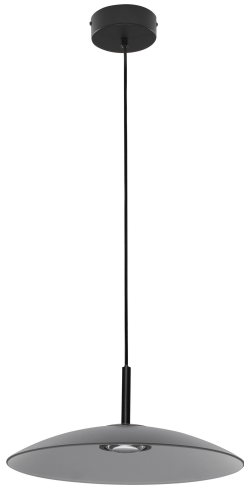

NOVA LUCE

PRODUCT DATASHEET

Version: 001

PRODUCT PHOTOGRAPH