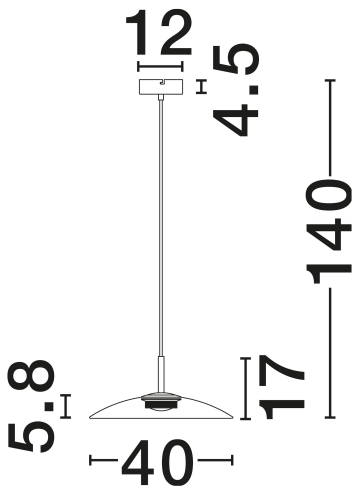

TECHNICAL DRAWING

GENERAL INFORMATION

Product Code	9620144
Collection	Indoor
Product Category	Suspension
Product Family	Polifemo
Mounting Location	Ceiling
Application Environment	Indoor
Specifications	N/A

DIMENSION & WEIGHT

LxWxH (cm)	D: 40 H: 140
Cut Out (cm)	N/A
Weight (Kgr)	2

MATERIAL & COLOR

Product Color	Smokey & Sandy Black
Body Material	Glass & Metal

APPLICATION & MOUNTING

Ambient Working Temp.	Max 45°C
Type of Protection	IP20
Dimmable	No
Type of Dimming	N/A
Mounting type	Surface
Mounting Depth (cm)	N/A
Led Module Replaceable	No
Light Source	LED

NOVA LUCE S.A

Schimatari Viotias
32009, Greece

+30 22620 58 121
+30 22620 56 743

info@novaluce.com
www.novaluce.com