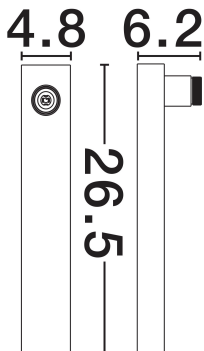

NOVA LUCE

PRODUCT DATASHEET

Version: 001

PRODUCT PHOTOGRAPH

GENERAL INFORMATION

Product Code	9980605
Collection	Indoor
Product Category	Ceiling
Product Family	Invento
Mounting Location	Wall
Application Environment	Indoor
Specifications	N/A

DIMENSION & WEIGHT

LxWxH (cm)	L: 26.5 W: 4.8 H: 6.2
Cut Out (cm)	N/A
Weight (Kgr)	0.754

MATERIAL & COLOR

Product Color	Sandy Black
Body Material	Aluminium

TECHNICAL DRAWING

APPLICATION & MOUNTING

Ambient Working Temp.	Max 45°C
Type of Protection	IP20
Dimmable	N/A
Type of Dimming	N/A
Mounting type	Surface
Mounting Depth (cm)	N/A
Led Module Replaceable	N/A
Light Source	N/A

Power (Nominal)	180W
Input voltage (Nominal)	220-240V
Mains Frequency	50/60Hz

PHOTOMETRICAL DATA

Luminus Flux	N/A
Color Temperature	N/A
Light Color (Designation)	N/A

WARRANTY

Warranty	3 Years
----------	----------------