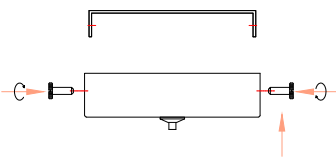

# NOVA LUCE

9009157

1

Turn off the general switch

2

Drill holes & apply plastic anchors  
With screws

3

Connect the wires

4

Apply the side screws

5

Instal glass shades

6

Turn on the general switch