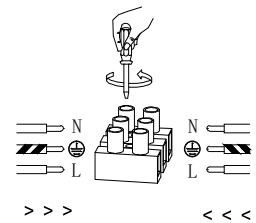

# NOVA LUCE

9009157

1

Turn off the general switch

2

Drill holes & apply plastic anchors  
With screws

3

Connect the wires

4

Apply the side screws

5

Instal glass shades

6

Turn on the general switch