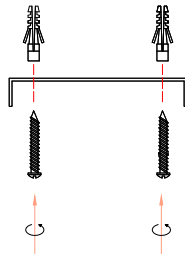

# NOVA LUCE

9009157

1

Turn off the general switch

2

Drill holes & apply plastic anchors  
With screws

3

Connect the wires

4

Apply the side screws

5

Instal glass shades

6

Turn on the general switch