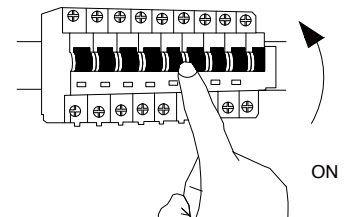

# NOVA LUCE

9009157

1

Turn off the general switch

2

Drill holes & apply plastic anchors  
With screws

3

Connect the wires

4

Apply the side screws

5

Instal glass shades

6

Turn on the general switch