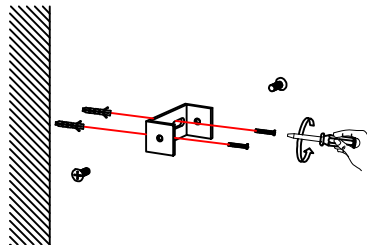

NOVA LUCE

9009322

1

Turn off the general switch

2

Mark & drill holes
Apply plastic anchors & tie up screws

3

Connect wires

4

Fix it in place by tying up side screws

5

Turn on the general switch