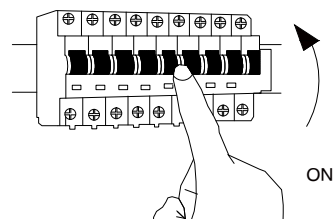

NOVA LUCE

9009322

1

Turn off the general switch

2

Mark & drill holes
Apply plastic anchors & tie up screws

3

Connect wires

4

Fix it in place by tying up side screws

5

Turn on the general switch