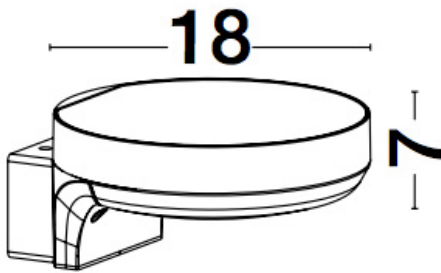

NOVA LUCE

PRODUCT DATASHEET

Version: 001

PRODUCT PHOTOGRAPH

TECHNICAL DRAWING

GENERAL INFORMATION

Product Code	9936101
Collection	Outdoor
Product Category	Wall
Product Family	ENZI
Mounting Location	Wall
Application Environment	Outdoor

DIMENSION & WEIGHT

LxWxH (cm)	L: 18 W: 18 H: 7
Cut out (cm)	N/A
Weight (Kgr)	0.8

MATERIAL & COLOR

Product Color	Dark Grey
Body Material	Aluminium-Acrylic

APPLICATION & MOUNTING

Ambient Working Temp.	Max 40 °C
Type of Protection	IP54
Dimmable	No
Type of Dimming (Optional)	N/A
Mounting type	Surface
Mounting Depth (cm)	N/A
Led Module Replaceable	No
Light Source	LED