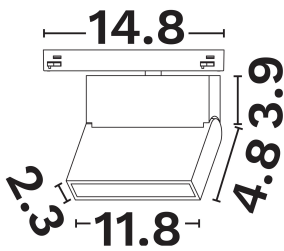

DIMENSION & WEIGHT

LxWxH (cm)	L:11.8 W:2.3 H:8.7 cm
Cut out (cm)	N/A
Weight (Kgr)	N/A

TECHNICAL DRAWING

MATERIAL & COLOR

Product Color	Black
Body Material	Aluminium
Cover Material	N/A

APPLICATION & MOUNTING