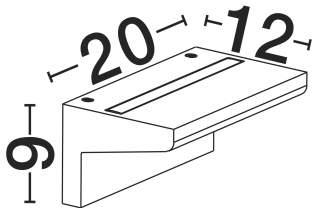

DIMENSION & WEIGHT

LxWxH (cm)	L:20 W:12 H:9 cm
Cut out (cm)	N/A
Weight (Kgr)	1.2

TECHNICAL DRAWING

MATERIAL & COLOR

Product Color	White
Body Material	Sandstone Cement

APPLICATION & MOUNTING

Ambient Working Temp.	(-15°C) ~ (+60°C)
Type of Protection	IP65
Dimmable	No
Type of Dimming	N/A
Mounting type	Surface
Mounting Depth (cm)	N/A
Led Module Replaceable	No
Light Source	LED

Power (Nominal)	6w
Input voltage (Nominal)	220-240Vac
Mains Frequency	50/60Hz

PHOTOMETRICAL DATA

Luminous Flux	660lm
Color Temperature	3000K
Light Color (Designation)	Warm White

WARRANTY

Warranty	3 Years
----------	----------------