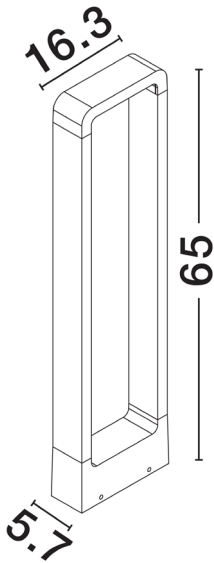

NOVA LUCE

PRODUCT DATASHEET

Version: 001

PRODUCT PHOTOGRAPH

TECHNICAL DRAWING

GENERAL INFORMATION

Product Code	9176112
Collection	Outdoor
Product Category	Bollard
Product Family	Paul
Mounting Location	Ground
Application Environment	Outdoor
Specifications	Antisalt Protection

DIMENSION & WEIGHT

LxWxH (cm)	L: 16,3 W: 5,7 H: 65
Cut out (cm)	N/A
Weight (Kgr)	2

MATERIAL & COLOR

Product Color	Black
Body Material	Aluminium

APPLICATION & MOUNTING

Ambient Working Temp.	Max 45 oC
Type of Protection	IP65
Dimmable	No
Type of Dimming (Optional)	N/A
Mounting type	Surface
Mounting Depth (cm)	N/A
Led Module Replaceable	No
Light Source	LED

Power (Nominal)	7 W
Input voltage (Nominal)	220-240Vac
Mains Frequency	50/60Hz

PHOTOMETRICAL DATA

Luminous Flux	369 lm
Color Temperature	3000 K
Light Color (Designation)	Warm White

WARRANTY

Warranty	3 Years
----------	----------------