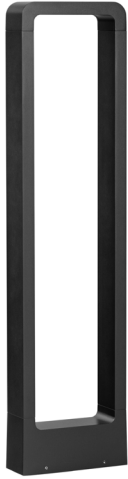

NOVA LUCE

PRODUCT DATASHEET

Version: 001

PRODUCT PHOTOGRAPH

TECHNICAL DRAWING

GENERAL INFORMATION

Product Code	9176112
Collection	Outdoor
Product Category	Bollard
Product Family	Paul
Mounting Location	Ground
Application Environment	Outdoor
Specifications	Antisalt Protection

DIMENSION & WEIGHT

LxWxH (cm)	L: 16,3 W: 5,7 H: 65
Cut out (cm)	N/A
Weight (Kgr)	2

MATERIAL & COLOR

Product Color	Black
Body Material	Aluminium

APPLICATION & MOUNTING

Ambient Working Temp.	Max 45 oC
Type of Protection	IP65
Dimmable	No
Type of Dimming (Optional)	N/A
Mounting type	Surface
Mounting Depth (cm)	N/A
Led Module Replaceable	No
Light Source	LED

Power (Nominal)	7 W
Input voltage (Nominal)	220-240Vac
Mains Frequency	50/60Hz

PHOTOMETRICAL DATA

Luminous Flux	369 lm
Color Temperature	3000 K
Light Color (Designation)	Warm White

WARRANTY

Warranty	3 Years
----------	----------------