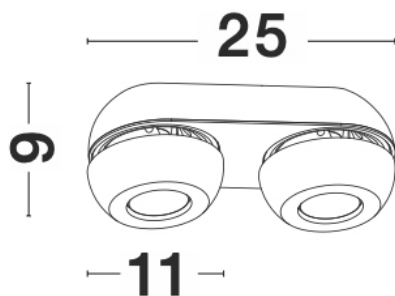

TECHNICAL DRAWING

MATERIAL & COLOR

Product Color	Sandy Black
Body Material	Aluminium

APPLICATION & MOUNTING

Ambient Working Temp.	Max 45 oC
Type of Protection	IP20
Dimmable	No
Type of Dimming (Optional)	N/A
Mounting type	Wall
Mounting Depth (cm)	N/A
Led Module Replaceable	No
Light Source	LED

NOVA LUCE S.A

Schimatari Viotias
32009, Greece

+30 22620 58 121
+30 22620 56 743

info@novaluce.com
www.novaluce.com