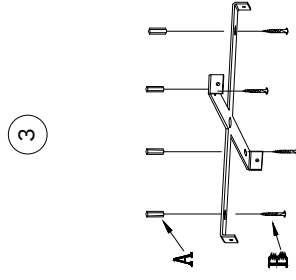

NOVA LUCE

9333071

Turn off the general switch

Mark where to drill

Apply plastic anchors with screws

Connect the wires

Apply the side screws

Turn on the general switch