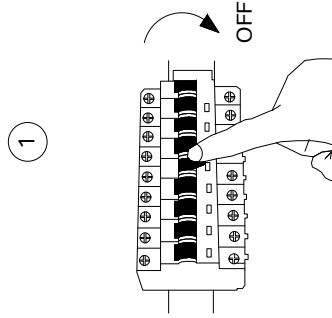

NOVA LUCE

9333071

Turn off the general switch

Mark where to drill

Apply plastic anchors with screws

Connect the wires

Apply the side screws

Turn on the general switch