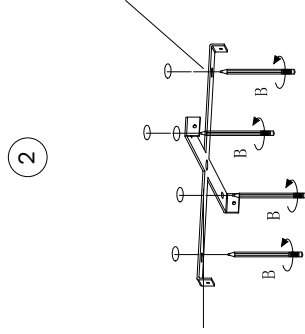

NOVA LUCE

9333071

Turn off the general switch

Mark where to drill

Apply plastic anchors with screws

Connect the wires

Apply the side screws

Turn on the general switch