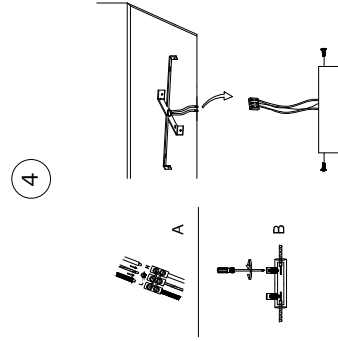

NOVA LUCE

9333071

Turn off the general switch

Mark where to drill

Apply plastic anchors with screws

Connect the wires

Apply the side screws

Turn on the general switch