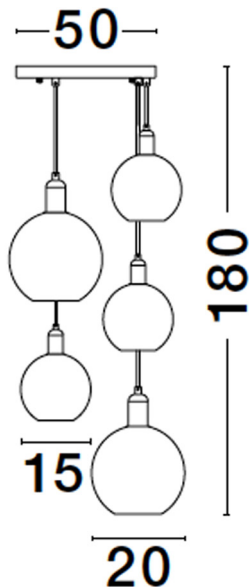

NOVA LUCE

PRODUCT DATASHEET

Version: 001

PRODUCT PHOTOGRAPH

TECHNICAL DRAWING

GENERAL INFORMATION

Product Code	9035965
Collection	Decorative
Product Category	Suspension
Product Family	Mirro
Mounting Location	Ceiling
Application Environment	Indoor

DIMENSION & WEIGHT

LxWxH (cm)	D: 50 H: 180
Cut out (cm)	N/A
Weight (Kgr)	3.8

MATERIAL & COLOR

Product Color	Gold & Smoky
Body Material	Metal & Glass

APPLICATION & MOUNTING

Ambient Working Temp.	Max 45 oC
Type of Protection	IP20
Dimmable	Depends on the lamp
Type of Dimming (Optional)	N/A
Mounting type	Ceiling
Mounting Depth (cm)	N/A
Led Module Replaceable	Yes
Light Source	LED E27

Power (Nominal)	Depends on the lamp
Input voltage (Nominal)	220-240Vac
Mains Frequency	50/60Hz

PHOTOMETRICAL DATA

Luminous Flux	Depends on the lamp
Color Temperature	Depends on the lamp
Light Color (Designation)	N/A