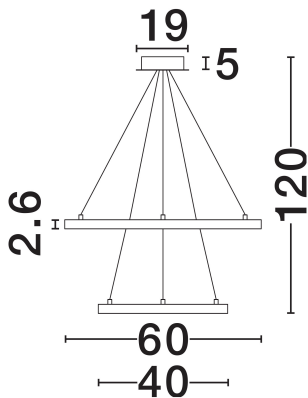

GENERAL INFORMATION

Product Code	9172866
Collection	Indoor
Product Category	Suspension
Product Family	Empatia
Mounting Location	Wall
Application Environment	Indoor
Specifications	N/A

DIMENSION & WEIGHT

LxWxH (cm)	D1: 60 D2: 40 H: 120
Cut Out (cm)	N/A
Weight (Kgr)	3.2

MATERIAL & COLOR

Product Color	Brass Gold
Body Material	Aluminium & Acrylic

APPLICATION & MOUNTING

Ambient Working Temp.	Max 45°C
Type of Protection	IP20
Dimmable	Yes
Type of Dimming	Triac
Mounting type	Surface
Mounting Depth (cm)	N/A
Led Module Replaceable	No
Light Source	LED

NOVA LUCE S.A

Schimatari Viotias
32009, Greece

+30 22620 58 121
+30 22620 56 743

info@novaluce.com
www.novaluce.com