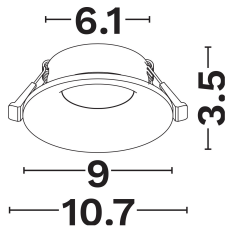

NOVA LUCE

PRODUCT DATASHEET

Version: 001

PRODUCT PHOTOGRAPH

GENERAL INFORMATION

Product Code	9540220
Product Category	Downlights
Product Family	Crib
Mounting Location	Ceiling
Application Environment	Indoor

DIMENSION & WEIGHT

LxWxH (cm)	D:9 H:3.5
Cut out (cm)	7
Weight (Kgr)	N/A

TECHNICAL DRAWING

MATERIAL & COLOR

Product Color	Black
Body Material	Aluminium
Cover Material	N/A

APPLICATION & MOUNTING

Ambient Working Temp.	45 C
Type of Protection	IP20
Protection Class IK	IK08
Dimmable	N/A
Type of Dimming (Optional)	N/A
Mounting type	Recessed
Mounting Depth (cm)	Ceiling
Led Module Replaceable	Yes
Light Source	Led Gu10 / Mr16
Adjustable	No

ELECTRICAL DATA

Power (Nominal)	10
Input voltage (Nominal)	220-240Vac
Mains Frequency	50/60Hz
Output voltage	N/A
Output Current	N/A
Power Factor	N/A
Efficiency	N/A
SVM	N/A
Pst	N/A
Class	N/A

PHOTOMETRICAL DATA