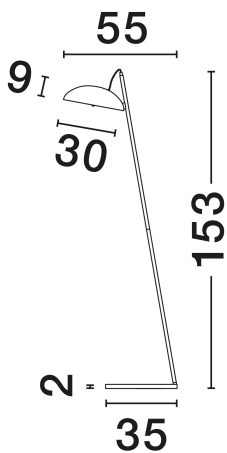

NOVA LUCE

PRODUCT DATASHEET

Version: 001

PRODUCT PHOTOGRAPH

TECHNICAL DRAWING

GENERAL INFORMATION

Product Code	9006100
Collection	Indoor
Product Category	Floor
Product Family	Flute
Mounting Location	Floor
Application Environment	Indoor
Specifications	N/A

DIMENSION & WEIGHT

LxWxH (cm)	L: 35 W: 55 H: 153
Cut Out (cm)	N/A
Weight (Kgr)	3.1

MATERIAL & COLOR

Product Color	Sandy Black
Body Material	Aluminium

APPLICATION & MOUNTING

Ambient Working Temp.	Max 45°C
Type of Protection	IP20
Dimmable	Yes
Type of Dimming	Triac
Mounting type	Surface
Mounting Depth (cm)	N/A
Led Module Replaceable	No
Light Source	LED

Power (Nominal)	30W
Input voltage (Nominal)	220-240V
Mains Frequency	50/60Hz

PHOTOMETRICAL DATA

Luminous Flux	1958lm
Color Temperature	3000K
Light Color (Designation)	Warm White

WARRANTY

Warranty	3 Years
----------	----------------