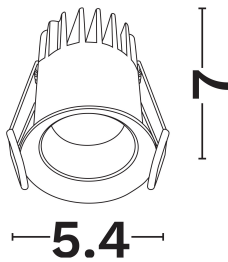

NOVA LUCE

PRODUCT DATASHEET

Version: 001

PRODUCT PHOTOGRAPH

TECHNICAL DRAWING

COMPATIBLE WITH

— On/Off Driver: Included

— Triac Driver: 9844008(Remote)

— Dali Driver: 9621523

GENERAL INFORMATION

Product Code	9232236
Product Category	Downlights
Product Family	Feller
Mounting Location	
Application Environment	Indoor

DIMENSION & WEIGHT

LxWxH (cm)	D:5.4 H:7
Cut out (cm)	4,5
Weight (Kgr)	N/A