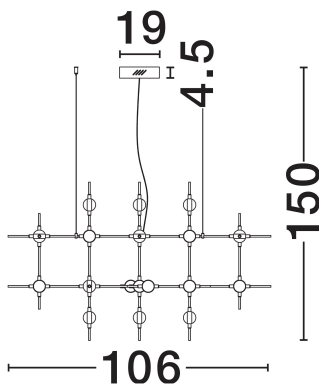

NOVA LUCE

PRODUCT DATASHEET

Version: 001

PRODUCT PHOTOGRAPH

TECHNICAL DRAWING

GENERAL INFORMATION

| | |
|-------------------------|------------|
| Product Code | 9180630 |
| Collection | Indoor |
| Product Category | Suspension |
| Product Family | Atomo |
| Mounting Location | Wall |
| Application Environment | Indoor |
| Specifications | N/A |

DIMENSION & WEIGHT

| | |
|--------------|-----------------------|
| LxWxH (cm) | L: 106 W: 58.5 H: 150 |
| Cut Out (cm) | N/A |
| Weight (Kgr) | 5 |

MATERIAL & COLOR

| | |
|---------------|-----------------|
| Product Color | Gold |
| Body Material | Metal & Acrylic |

| | |
|-------------------------|-----------------|
| Power (Nominal) | 84W |
| Input voltage (Nominal) | 220-240V |
| Mains Frequency | 50/60Hz |

PHOTOMETRICAL DATA

| | |
|---------------------------|-------------------|
| Luminous Flux | 3805lm |
| Color Temperature | 3000K |
| Light Color (Designation) | Warm White |