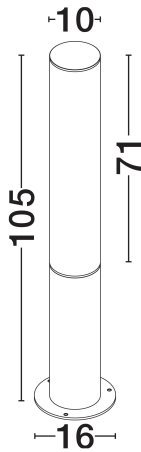

### PRODUCT PHOTOGRAPH

### TECHNICAL DRAWING

### DIMENSION & WEIGHT

LxWxH (cm)	D:16 H:105 cm
Cut out (cm)	N/A
Weight (Kgr)	2.9