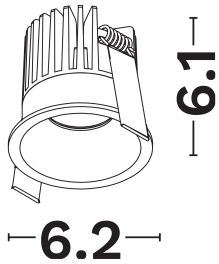

NOVA LUCE

PRODUCT DATASHEET

Version: 001

PRODUCT PHOTOGRAPH

TECHNICAL DRAWING

COMPATIBLE WITH

— On/Off Driver: Included

— Triac Driver: 9844008

— Dali Driver: 9621523 / 9844010

GENERAL INFORMATION

Product Code	9844013
Product Category	Downlights
Product Family	Petit
Mounting Location	Ceiling
Application Environment	Indoor

DIMENSION & WEIGHT

LxWxH (cm)	D: 6.2 H:6.1
Cut out (cm)	5,5
Weight (Kgr)	N/A