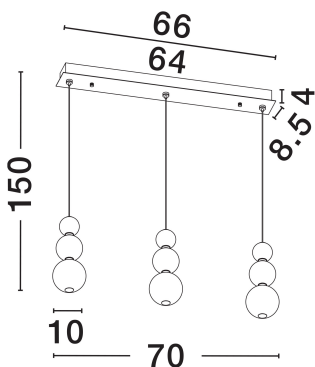

NOVA LUCE

PRODUCT DATASHEET

Version: 001

PRODUCT PHOTOGRAPH

TECHNICAL DRAWING

GENERAL INFORMATION

Product Code	9695243
Collection	Indoor
Product Category	Suspension
Product Family	Perla
Mounting Location	Wall
Application Environment	Indoor
Specifications	N/A

DIMENSION & WEIGHT

LxWxH (cm)	L: 70 H: 150
Cut Out (cm)	N/A
Weight (Kgr)	2.6

MATERIAL & COLOR

Product Color	Gold & Opal
Body Material	Metal & Glass

APPLICATION & MOUNTING

Ambient Working Temp.	Max 45°C
Type of Protection	IP20
Dimmable	Yes
Type of Dimming	Triac
Mounting type	Surface
Mounting Depth (cm)	N/A
Led Module Replaceable	No
Light Source	LED

Power (Nominal)	25W
Input voltage (Nominal)	220-240V
Mains Frequency	50/60Hz

PHOTOMETRICAL DATA

Luminous Flux	2265lm
Color Temperature	3000K
Light Color (Designation)	Warm White

WARRANTY

Warranty	3 Years
----------	----------------