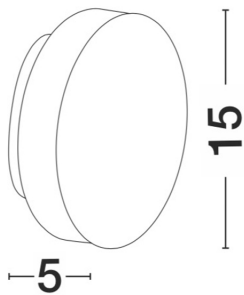

GENERAL INFORMATION

Product Code	859438
Collection	Outdoor
Product Category	Wall
Product Family	SUITE
Mounting Location	Wall
Application Environment	Outdoor

DIMENSION & WEIGHT

LxWxH (cm)	D: 15 H: 5
Cut out (cm)	N/A
Weight (Kgr)	0.4

MATERIAL & COLOR

Product Color	Dark Grey
Body Material	Aluminium-Acrylic

APPLICATION & MOUNTING

Ambient Working Temp.	Max 40 oC
Type of Protection	IP54
Dimmable	No
Type of Dimming (Optional)	N/A
Mounting type	Surface
Mounting Depth (cm)	N/A
Led Module Replaceable	No
Light Source	LED

NOVA LUCE S.A

Schimatari Viotias
32009, Greece

+30 22620 58 121
+30 22620 56 743

info@novaluce.com
www.novaluce.com