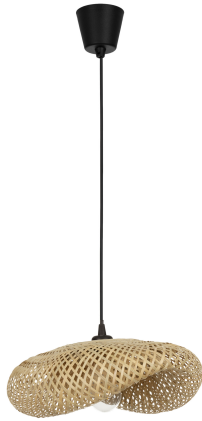

NOVA LUCE

PRODUCT DATASHEET

Version: 001

PRODUCT PHOTOGRAPH

TECHNICAL DRAWING

GENERAL INFORMATION

Product Code	9586537
Collection	Indoor
Product Category	Suspension
Product Family	Adaline
Mounting Location	Ceiling
Application Environment	Indoor
Specifications	N/A

DIMENSION & WEIGHT

LxWxH (cm)	L: 42 W: 32 H: 160
Cut Out (cm)	N/A
Weight (Kgr)	0.285

MATERIAL & COLOR

Product Color	Natural
Body Material	Bamboo

APPLICATION & MOUNTING

Ambient Working Temp.	Max 45°C
Type of Protection	IP20
Dimmable	Yes
Type of Dimming	N/A
Mounting type	Surface
Mounting Depth (cm)	N/A
Led Module Replaceable	Yes
Light Source	E27