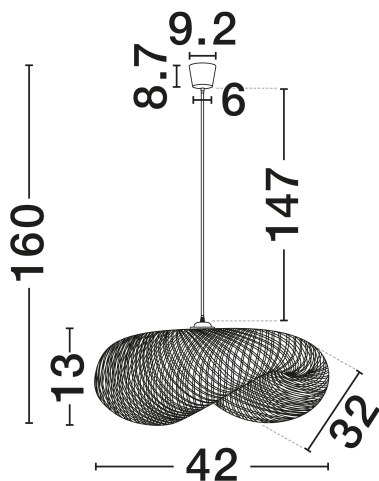

NOVA LUCE

PRODUCT DATASHEET

Version: 001

PRODUCT PHOTOGRAPH

TECHNICAL DRAWING

GENERAL INFORMATION

Product Code	9586537
Collection	Indoor
Product Category	Suspension
Product Family	Adaline
Mounting Location	Ceiling
Application Environment	Indoor
Specifications	N/A

DIMENSION & WEIGHT

LxWxH (cm)	L: 42 W: 32 H: 160
Cut Out (cm)	N/A
Weight (Kgr)	0.285

MATERIAL & COLOR

Product Color	Natural
Body Material	Bamboo

APPLICATION & MOUNTING

Ambient Working Temp.	Max 45°C
Type of Protection	IP20
Dimmable	Yes
Type of Dimming	N/A
Mounting type	Surface
Mounting Depth (cm)	N/A
Led Module Replaceable	Yes
Light Source	E27