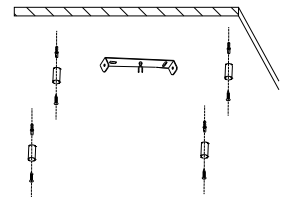

NOVA LUCE

9030959 9030960
9030961

1

Turn off the general switch

2

Drill holes & apply plastic anchors
With screws

3

Apply hanging elements with
Screws and anchors

4

Connect the wires

5

By rotating fix in place the
Hanging elements

6

Turn on the general switch