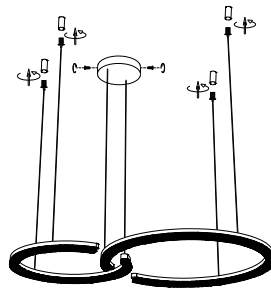

NOVA LUCE

9030959 9030960
9030961

1

Turn off the general switch

2

Drill holes & apply plastic anchors
With screws

3

Apply hanging elements with
Screws and anchors

4

Connect the wires

5

By rotating fix in place the
Hanging elements

6

Turn on the general switch