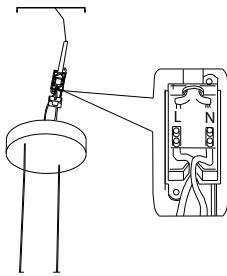

NOVA LUCE

9030959 9030960
9030961

1

Turn off the general switch

2

Drill holes & apply plastic anchors
With screws

3

Apply hanging elements with
Screws and anchors

4

Connect the wires

5

By rotating fix in place the
Hanging elements

6

Turn on the general switch