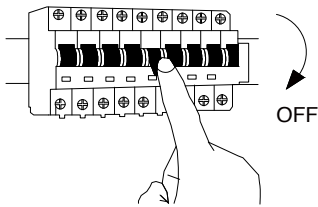

NOVA LUCE

9030959 9030960
9030961

1

Turn off the general switch

2

Drill holes & apply plastic anchors
With screws

3

Apply hanging elements with
Screws and anchors

4

Connect the wires

5

By rotating fix in place the
Hanging elements

6

Turn on the general switch