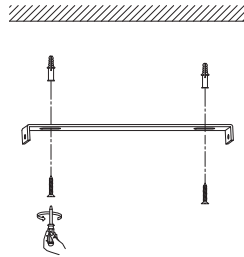

NOVA LUCE

9030959 9030960
9030961

1

Turn off the general switch

2

Drill holes & apply plastic anchors
With screws

3

Apply hanging elements with
Screws and anchors

4

Connect the wires

5

By rotating fix in place the
Hanging elements

6

Turn on the general switch