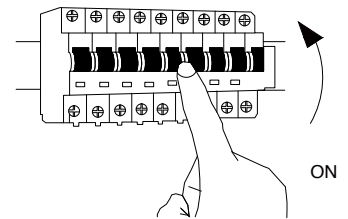

NOVA LUCE

9030959 9030960
9030961

1

Turn off the general switch

2

Drill holes & apply plastic anchors
With screws

3

Apply hanging elements with
Screws and anchors

4

Connect the wires

5

By rotating fix in place the
Hanging elements

6

Turn on the general switch