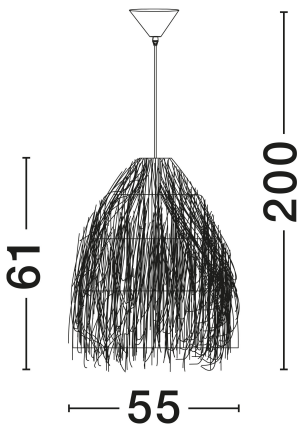

NOVA LUCE

PRODUCT DATASHEET

Version: 001

PRODUCT PHOTOGRAPH

TECHNICAL DRAWING

GENERAL INFORMATION

Product Code	9586514
Collection	Indoor
Product Category	Suspension
Product Family	Natu
Mounting Location	Ceiling
Application Environment	Indoor
Specifications	N/A

DIMENSION & WEIGHT

LxWxH (cm)	D: 55 H1: 61 H2: 200
Cut Out (cm)	N/A
Weight (Kgr)	5.3

MATERIAL & COLOR

Product Color	Natural
Body Material	Seagrass

APPLICATION & MOUNTING

Ambient Working Temp.	Max 45°C
Type of Protection	IP20
Dimmable	Yes
Type of Dimming	N/A
Mounting type	Surface
Mounting Depth (cm)	N/A
Led Module Replaceable	Yes
Light Source	E27

Power (Nominal)	1x12W
Input voltage (Nominal)	100-240V
Mains Frequency	50/60Hz

PHOTOMETRICAL DATA

Luminus Flux	N/A
Color Temperature	N/A
Light Color (Designation)	N/A

WARRANTY

Warranty	3 Years
----------	----------------