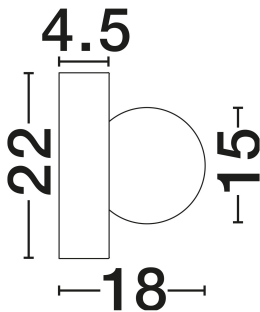

TECHNICAL DRAWING

GENERAL INFORMATION

Product Code	9009209
Collection	Indoor
Product Category	Wall
Product Family	Orbique
Mounting Location	Wall
Application Environment	Indoor
Specifications	N/A

DIMENSION & WEIGHT

LxWxH (cm)	D: 22 W: 18
Cut Out (cm)	N/A
Weight (Kgr)	1.23

MATERIAL & COLOR

Product Color	Gray Blue & Opal
Body Material	Ceramic & Glass

APPLICATION & MOUNTING

Ambient Working Temp.	Max 45°C
Type of Protection	IP44
Dimmable	Yes
Type of Dimming	N/A
Mounting type	Surface
Mounting Depth (cm)	N/A
Led Module Replaceable	Yes
Light Source	G9

NOVA LUCE S.A

Schimatari Viotias
32009, Greece

+30 22620 58 121
+30 22620 56 743

info@novaluce.com
www.novaluce.com