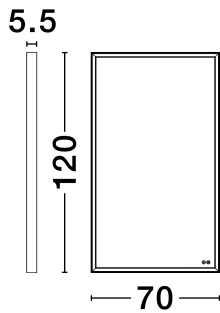

NOVA LUCE

PRODUCT DATASHEET

Version: 001

PRODUCT PHOTOGRAPH

GENERAL INFORMATION

Product Code	9006020
Collection	Indoor
Product Category	Bathroom
Product Family	Ambor
Mounting Location	Ceiling
Application Environment	Indoor
Specifications	N/A

DIMENSION & WEIGHT

LxWxH (cm)	L: 70 W: 5.5 H: 120
Cut Out (cm)	N/A
Weight (Kgr)	14

MATERIAL & COLOR

Product Color	Gold
Body Material	Aluminium & Mirror Glass

TECHNICAL DRAWING

APPLICATION & MOUNTING

Ambient Working Temp.	Max 45°C
Type of Protection	IP44
Dimmable	No
Type of Dimming	N/A
Mounting type	Surface
Mounting Depth (cm)	N/A
Led Module Replaceable	No
Light Source	LED

Power (Nominal)	49W
Input voltage (Nominal)	220-240V
Mains Frequency	50/60Hz

PHOTOMETRICAL DATA

Luminous Flux	2556lm
Color Temperature	4000K
Light Color (Designation)	Neutral White

WARRANTY

Warranty	3 Years
----------	----------------