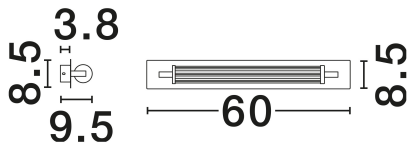

DIMENSION & WEIGHT

LxWxH (cm)	L: 60 W: 8.5 H: 9.5
Cut Out (cm)	N/A
Weight (Kgr)	1.6

MATERIAL & COLOR

Product Color	Brass Gold & White
Body Material	Metal & Glass

TECHNICAL DRAWING

APPLICATION & MOUNTING

Ambient Working Temp.	Max 45°C
Type of Protection	IP44
Dimmable	Yes
Type of Dimming	N/A
Mounting type	Surface
Mounting Depth (cm)	N/A
Led Module Replaceable	No
Light Source	LED

Power (Nominal)	13W
Input voltage (Nominal)	220-240V
Mains Frequency	50/60Hz

PHOTOMETRICAL DATA

Luminous Flux	908lm
Color Temperature	3000K
Light Color (Designation)	Warm White

WARRANTY

Warranty	3 Years
----------	----------------