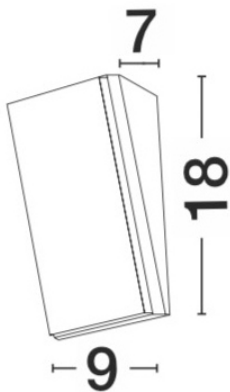

NOVA LUCE

PRODUCT DATASHEET

Version: 001

PRODUCT PHOTOGRAPH

TECHNICAL DRAWING

GENERAL INFORMATION

Product Code	9270015
Collection	Outdoor
Product Category	Wall
Product Family	KEEN
Mounting Location	Wall
Application Environment	Outdoor

DIMENSION & WEIGHT

LxWxH (cm)	L: 9 W: 7 H: 18
Cut out (cm)	N/A
Weight (Kgr)	0.6

MATERIAL & COLOR

Product Color	Black
Body Material	Aluminum-Acrylic

APPLICATION & MOUNTING

Ambient Working Temp.	Max 40 °C
Type of Protection	IP65
Dimmable	No
Type of Dimming (Optional)	N/A
Mounting type	Surface
Mounting Depth (cm)	N/A
Led Module Replaceable	No
Light Source	LED