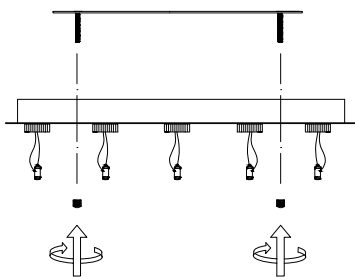

NOVA LUCE

9124115

1

Turn off the general switch

2

Drill holes & apply plastic anchors
With screws

3

Connect the wires

4

Apply the nuts

5

Adjust

6

Turn on the general switch