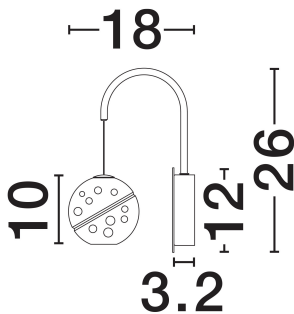

NOVA LUCE

PRODUCT DATASHEET

Version: 001

PRODUCT PHOTOGRAPH

TECHNICAL DRAWING

GENERAL INFORMATION

Product Code	9186959
Collection	Indoor
Product Category	Suspension
Product Family	Licio
Mounting Location	Wall
Application Environment	Indoor
Specifications	N/A

DIMENSION & WEIGHT

LxWxH (cm)	D: 12 W: 18 H: 26
Cut Out (cm)	N/A
Weight (Kgr)	1.5

MATERIAL & COLOR

Product Color	Gold
Body Material	Metal & Glass

APPLICATION & MOUNTING

Ambient Working Temp.	Max 45°C
Type of Protection	IP20
Dimmable	No
Type of Dimming	N/A
Mounting type	Surface
Mounting Depth (cm)	N/A
Led Module Replaceable	No
Light Source	LED

Power (Nominal)	4W
Input voltage (Nominal)	220-240V
Mains Frequency	50/60Hz

PHOTOMETRICAL DATA

Luminous Flux	166lm
Color Temperature	3000K
Light Color (Designation)	Warm White

WARRANTY

Warranty	3 Years
----------	----------------