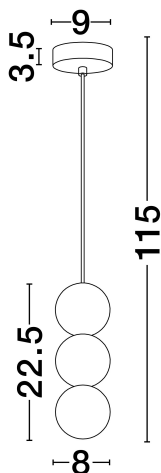

### TECHNICAL DRAWING

### DIMENSION & WEIGHT

LxWxH (cm)	D: 8 H: 115
Cut Out (cm)	N/A
Weight (Kgr)	1.3