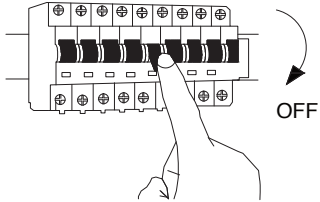

NOVA LUCE

9291703

1

Turn off the general switch

2

Dismantle parts to expose wires

3

Apply the nuts

4

Connect wires & apply the screws

5

Install properly

6

Tie up side screws

7

Inserts bulbs & caps by rotating