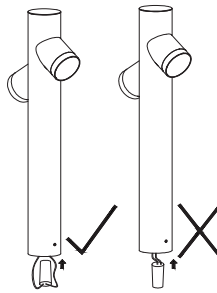

NOVA LUCE

9291703

1

Turn off the general switch

2

Dismantle parts to expose wires

3

Apply the nuts

4

Connect wires & apply the screws

5

Install properly

6

Tie up side screws

7

Inserts bulbs & caps by rotating