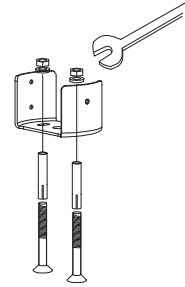

NOVA LUCE

9291703

1

Turn off the general switch

2

Dismantle parts to expose wires

3

Apply the nuts

4

Connect wires & apply the screws

5

Install properly

6

Tie up side screws

7

Inserts bulbs & caps by rotating