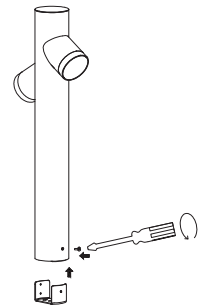

NOVA LUCE

9291703

1

Turn off the general switch

2

Dismantle parts to expose wires

3

Apply the nuts

4

Connect wires & apply the screws

5

Install properly

6

Tie up side screws

7

Inserts bulbs & caps by rotating