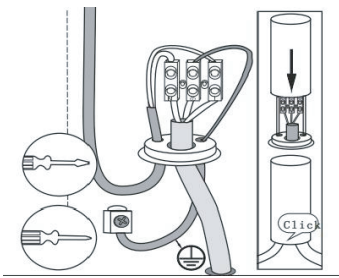

NOVA LUCE

9291703

1

Turn off the general switch

2

Dismantle parts to expose wires

3

Apply the nuts

4

Connect wires & apply the screws

5

Install properly

6

Tie up side screws

7

Inserts bulbs & caps by rotating

8

Turn on the general switch

9