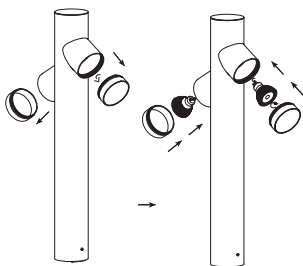

NOVA LUCE

9291703

1

Turn off the general switch

2

Dismantle parts to expose wires

3

Apply the nuts

4

Connect wires & apply the screws

5

Install properly

6

Tie up side screws

7

Inserts bulbs & caps by rotating