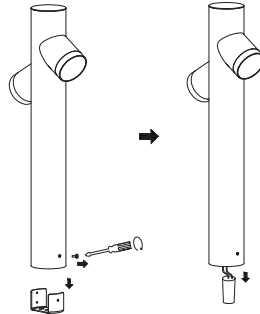

NOVA LUCE

9291703

1

Turn off the general switch

2

Dismantle parts to expose wires

3

Apply the nuts

4

Connect wires & apply the screws

5

Install properly

6

Tie up side screws

7

Inserts bulbs & caps by rotating