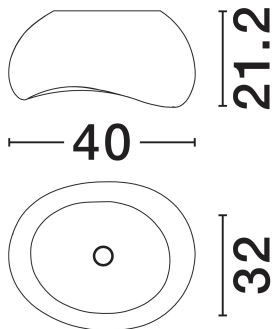

TECHNICAL DRAWING

APPLICATION & MOUNTING

Ambient Working Temp.	Max 45°C
Type of Protection	IP20
Dimmable	N/A
Type of Dimming	N/A
Mounting type	Surface
Mounting Depth (cm)	N/A
Led Module Replaceable	Yes
Light Source	E27

NOVA LUCE S.A

Schimatari Viotias
32009, Greece

+30 22620 58 121
+30 22620 56 743

info@novaluce.com
www.novaluce.com