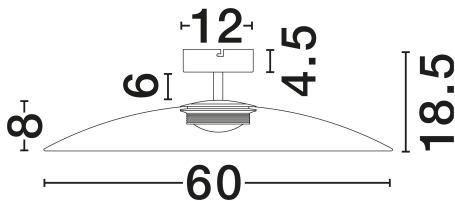

TECHNICAL DRAWING

APPLICATION & MOUNTING

Ambient Working Temp.	Max 45°C
Type of Protection	IP20
Dimmable	No
Type of Dimming	N/A
Mounting type	Surface
Mounting Depth (cm)	N/A
Led Module Replaceable	No
Light Source	LED

NOVA LUCE S.A

Schimatari Viotias
32009, Greece

+30 22620 58 121
+30 22620 56 743

info@novaluce.com
www.novaluce.com