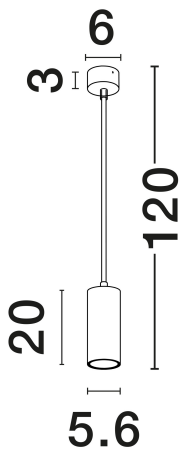

NOVA LUCE

PRODUCT DATASHEET

Version: 001

PRODUCT PHOTOGRAPH

TECHNICAL DRAWING

GENERAL INFORMATION

Product Code	9419421
Collection	Indoor
Product Category	Suspension
Product Family	Aila
Mounting Location	Suspension
Application Environment	Indoor
Specifications	N/A

DIMENSION & WEIGHT

LxWxH (cm)	D: 5.6 H 1: 20 H 2: 120
Cut Out (cm)	N/A
Weight (Kgr)	0.36

MATERIAL & COLOR

Product Color	Sandy White
Body Material	Aluminium

APPLICATION & MOUNTING

Ambient Working Temp.	Max 45°C
Type of Protection	IP20
Dimmable	Yes
Type of Dimming	N/A
Mounting type	Surface
Mounting Depth (cm)	N/A
Led Module Replaceable	Yes
Light Source	GU10

Power (Nominal)	1x10W
Input voltage (Nominal)	100-240V
Mains Frequency	50/60Hz

PHOTOMETRICAL DATA

Luminous Flux	N/A
Color Temperature	N/A
Light Color (Designation)	N/A

WARRANTY

Warranty	3 Years
----------	----------------