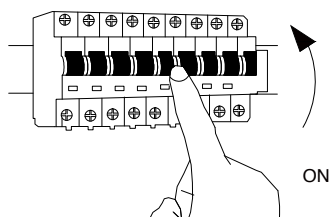

# NOVA LUCE

9054441

1

Turn off the general switch

2

Drill holes & apply plastic anchors  
With screws

3

Connect the wires

4

Apply the canopy in place

5

Apply the glass in to place

6

Adjust the wires

7

Turn on the general switch