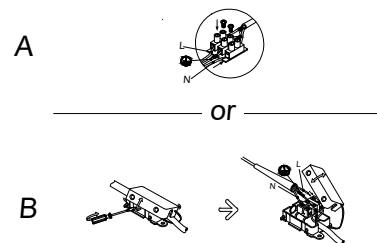

# NOVA LUCE

9054441

1

Turn off the general switch

2

Drill holes & apply plastic anchors  
With screws

3

Connect the wires

4

Apply the canopy in place

5

Apply the glass in to place

6

Adjust the wires

7

Turn on the general switch