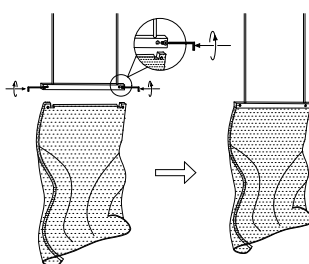

# NOVA LUCE

9054441

1

Turn off the general switch

2

Drill holes & apply plastic anchors  
With screws

3

Connect the wires

4

Apply the canopy in place

5

Apply the glass in to place

6

Adjust the wires

7

Turn on the general switch