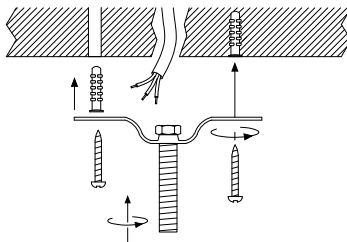

# NOVA LUCE

9054441

1

Turn off the general switch

2

Drill holes & apply plastic anchors  
With screws

3

Connect the wires

4

Apply the canopy in place

5

Apply the glass in to place

6

Adjust the wires

7

Turn on the general switch