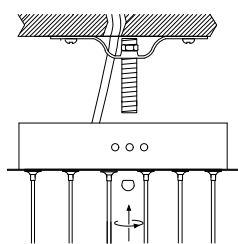

# NOVA LUCE

9054441

1

Turn off the general switch

2

Drill holes & apply plastic anchors  
With screws

3

Connect the wires

4

Apply the canopy in place

5

Apply the glass in to place

6

Adjust the wires

7

Turn on the general switch