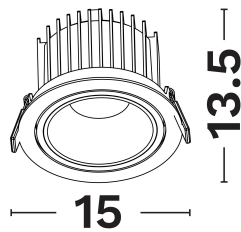

NOVA LUCE

PRODUCT DATASHEET

Version: 001

PRODUCT PHOTOGRAPH

GENERAL INFORMATION

Product Code	9844036
Product Category	Downlights
Product Family	Vulcan
Mounting Location	Ceiling
Application Environment	Indoor

DIMENSION & WEIGHT

LxWxH (cm)	D:15 H:9.6
Cut out (cm)	13,5
Weight (Kgr)	N/A

TECHNICAL DRAWING

MATERIAL & COLOR

Product Color	White
Body Material	Aluminium
Cover Material	N/A

APPLICATION & MOUNTING

Ambient Working Temp.	45 C
Type of Protection	IP20
Protection Class IK	IK03
Dimmable	Yes
Type of Dimming (Optional)	Dali
Mounting type	Recessed
Mounting Depth (cm)	Ceiling
Led Module Replaceable	No
Light Source	Led
Adjustable	Yes

NOVA LUCE

PRODUCT DATASHEET

Version: 001

ELECTRICAL DATA

Power (Nominal)	40
Input voltage (Nominal)	220-240Vac
Mains Frequency	50/60Hz
Output voltage	36Vdc
Output Current	1000mA
Power Factor	0,95
Efficiency	>81%
SVM	<0.4
Pst	<1
Class	II

PHOTOMETRICAL DATA

Luminous Flux	3433
Luminous Efficacy	85.8
Color Temperature	3000
Light Color (Designation)	Warm White
CRI	>90
SDCM	<3
Beam Angle	36
UGR	<19

LIFESPAN

Lifetime	50000
----------	--------------