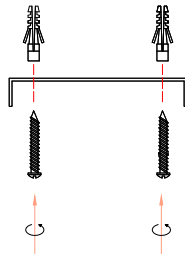

NOVA LUCE

9009156

1

Turn off the general switch

2

Drill holes & apply plastic anchors
With screws

3

Connect the wires

4

Apply the side screws

5

Instal glass shades

6

Turn on the general switch