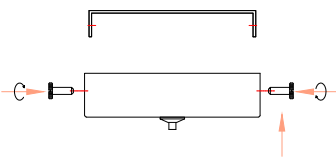

NOVA LUCE

9009156

1

Turn off the general switch

2

Drill holes & apply plastic anchors
With screws

3

Connect the wires

4

Apply the side screws

5

Instal glass shades

6

Turn on the general switch