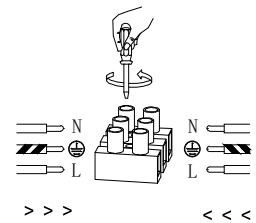

NOVA LUCE

9009156

1

Turn off the general switch

2

Drill holes & apply plastic anchors
With screws

3

Connect the wires

4

Apply the side screws

5

Instal glass shades

6

Turn on the general switch