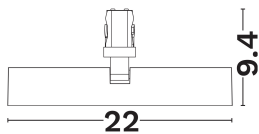

DIMENSION & WEIGHT

LxWxH (cm)	L:22 W:3.1 H:9.4 cm
Cut out (cm)	N/A
Weight (Kgr)	N/A

TECHNICAL DRAWING

MATERIAL & COLOR

Product Color	White
Body Material	Aluminium
Cover Material	N/A

APPLICATION & MOUNTING

Ambient Working Temp.	45 C
Type of Protection	IP20
Protection Class IK	IK08
Dimmable	No
Type of Dimming (Optional)	N/A
Mounting type	Recessed
Mounting Depth (cm)	Ceiling
Led Module Replaceable	No
Light Source	Led
Adjustable	Yes

NOVA LUCE

PRODUCT DATASHEET

Version: 001

ELECTRICAL DATA

Power (Nominal)	12
Input voltage (Nominal)	48Vdc
Mains Frequency	50/60Hz
Output voltage	N/A
Output Current	N/A
Power Factor	N/A
Efficiency	N/A
SVM	N/A
Pst	N/A
Class	III

PHOTOMETRICAL DATA

Luminous Flux	584
Luminous Efficacy	48.7
Color Temperature	3000
Light Color (Designation)	Warm White
CRI	>90
SDCM	<3
Beam Angle	120
UGR	N/A

LIFESPAN

Lifetime	30000
----------	--------------