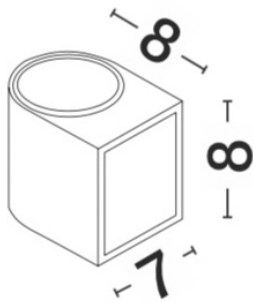

GENERAL INFORMATION

Product Code	910021
Collection	Outdoor
Product Category	Wall
Product Family	NERO
Mounting Location	Wall
Application Environment	Outdoor

DIMENSION & WEIGHT

LxWxH (cm)	L: 7 W: 8 H: 8
Cut out (cm)	N/A
Weight (Kgr)	0.2

MATERIAL & COLOR

Product Color	White
Body Material	Aluminium&-Glass

APPLICATION & MOUNTING

Ambient Working Temp.	Max 40 oC
Type of Protection	IP54
Dimmable	No
Type of Dimming (Optional)	N/A
Mounting type	Surface
Mounting Depth (cm)	N/A
Led Module Replaceable	Yes
Light Source	GU10

NOVA LUCE S.A

Schimatari Viotias
32009, Greece

+30 22620 58 121
+30 22620 56 743

info@novaluce.com
www.novaluce.com