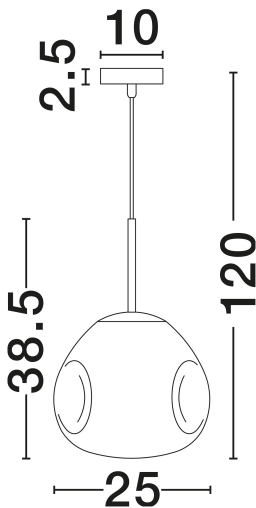

## PRODUCT PHOTOGRAPH

## TECHNICAL DRAWING

## DIMENSION & WEIGHT

LxWxH (cm)	D: 25 H: 120
Cut Out (cm)	N/A
Weight (Kgr)	1.77