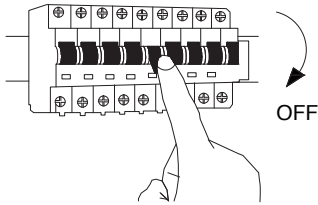

NOVA LUCE

9530222

1

Turn off the general switch

2

Make a 0.6 cm cutout

3

Apply plastic anchors

4

Apply the element in to place

5

Connec the wires

6

Apply the hanging element in
To place

7

Apply the hanging element in
To place