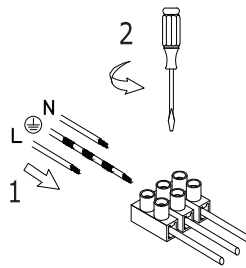

NOVA LUCE

9530222

1

Turn off the general switch

2

Make a 0.6 cm cutout

3

Apply plastic anchors

4

Apply the element in to place

5

Connec the wires

6

Apply the hanging element in
To place

7

Apply the hanging element in
To place