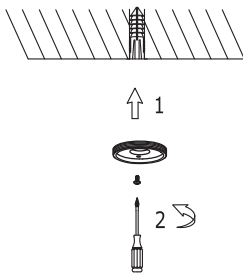

NOVA LUCE

9530222

1

Turn off the general switch

2

Make a 0.6 cm cutout

3

Apply plastic anchors

4

Apply the element in to place

5

Connec the wires

6

Apply the hanging element in
To place

7

Apply the hanging element in
To place