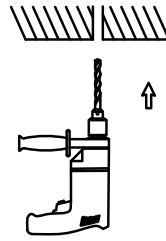

NOVA LUCE

9530222

1

Turn off the general switch

2

Make a 0.6 cm cutout

3

Apply plastic anchors

4

Apply the element in to place

5

Connec the wires

6

Apply the hanging element in
To place

7

Apply the hanging element in
To place