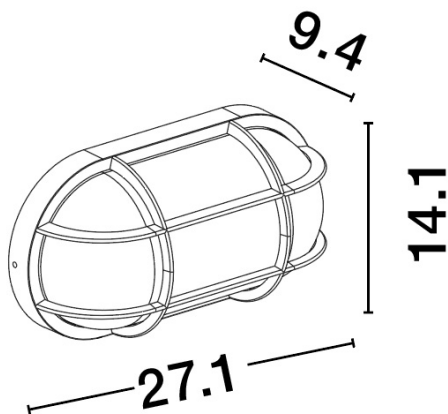

NOVA LUCE

PRODUCT DATASHEET

Version: 001

PRODUCT PHOTOGRAPH

TECHNICAL DRAWING

GENERAL INFORMATION

Product Code	9030578
Collection	Outdoor
Product Category	Wall
Product Family	Amel
Mounting Location	Wall
Application Environment	Outdoor
Specifications	

DIMENSION & WEIGHT

LxWxH (cm)	L: 14 W: 9,4 H: 27
Cut out (cm)	N/A
Weight (Kgr)	0.95

MATERIAL & COLOR

Product Color	Sandy Black
Body Material	Aluminium & Pc

APPLICATION & MOUNTING

Ambient Working Temp.	Max 45 oC
Type of Protection	IP65
Dimmable	Depends on the lamp
Type of Dimming (Optional)	Depends on the lamp
Mounting type	Surface
Mounting Depth (cm)	N/A
Led Module Replaceable	Yes
Light Source	LED E27