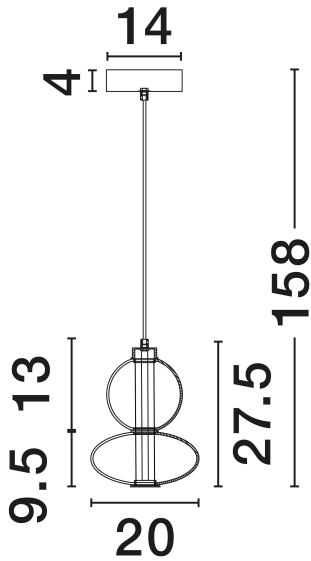

NOVA LUCE

PRODUCT DATASHEET

Version: 001

PRODUCT PHOTOGRAPH

TECHNICAL DRAWING

GENERAL INFORMATION

Product Code	9030554
Collection	Indoor
Product Category	Suspension
Product Family	Bally
Mounting Location	Ceiling
Application Environment	Indoor
Specifications	N/A

DIMENSION & WEIGHT

LxWxH (cm)	D: 20 H: 158
Cut Out (cm)	N/A
Weight (Kgr)	1.2

MATERIAL & COLOR

Product Color	Matt Black & Gradient Smokey Gray
Body Material	Metal & Glass

APPLICATION & MOUNTING

Ambient Working Temp.	Max 45°C
Type of Protection	IP20
Dimmable	Yes
Type of Dimming	Triac
Mounting type	Surface
Mounting Depth (cm)	N/A
Led Module Replaceable	No
Light Source	LED

Power (Nominal)	12W
Input voltage (Nominal)	220-240V
Mains Frequency	50/60Hz

PHOTOMETRICAL DATA

Luminous Flux	840lm
Color Temperature	3000K
Light Color (Designation)	Warm White

WARRANTY

Warranty	3 Years
----------	----------------