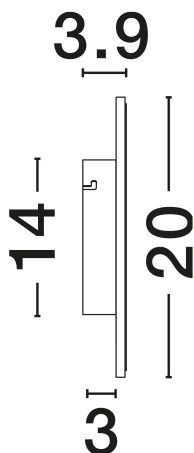

TECHNICAL DRAWING

NOVA LUCE S.A

Schimatari Viotias
32009, Greece

+30 22620 58 121
+30 22620 56 743

info@novaluce.com
www.novaluce.com