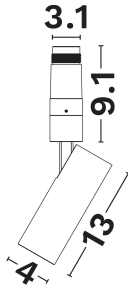

NOVA LUCE

PRODUCT DATASHEET

Version: 001

PRODUCT PHOTOGRAPH

GENERAL INFORMATION

Product Code	9492862
Product Category	Systems
Product Family	Imagine Lighting Systems
Mounting Location	Ceiling
Application Environment	Indoor

DIMENSION & WEIGHT

LxWxH (cm)	D: 4 H: 13
Cut out (cm)	N/A
Weight (Kgr)	N/A

TECHNICAL DRAWING

MATERIAL & COLOR

Product Color	White
Body Material	Aluminium
Cover Material	N/A

APPLICATION & MOUNTING

Ambient Working Temp.	45 C
Type of Protection	IP20
Protection Class IK	IK03
Dimmable	No
Type of Dimming (Optional)	N/A
Mounting type	Surface
Mounting Depth (cm)	Ceiling
Led Module Replaceable	No
Light Source	Led
Adjustable	Yes

NOVA LUCE

PRODUCT DATASHEET

Version: 001

ELECTRICAL DATA

Power (Nominal)	8
Input voltage (Nominal)	48Vdc
Mains Frequency	50/60Hz
Output voltage	N/A
Output Current	N/A
Power Factor	N/A
Efficiency	N/A
SVM	N/A
Pst	N/A
Class	III